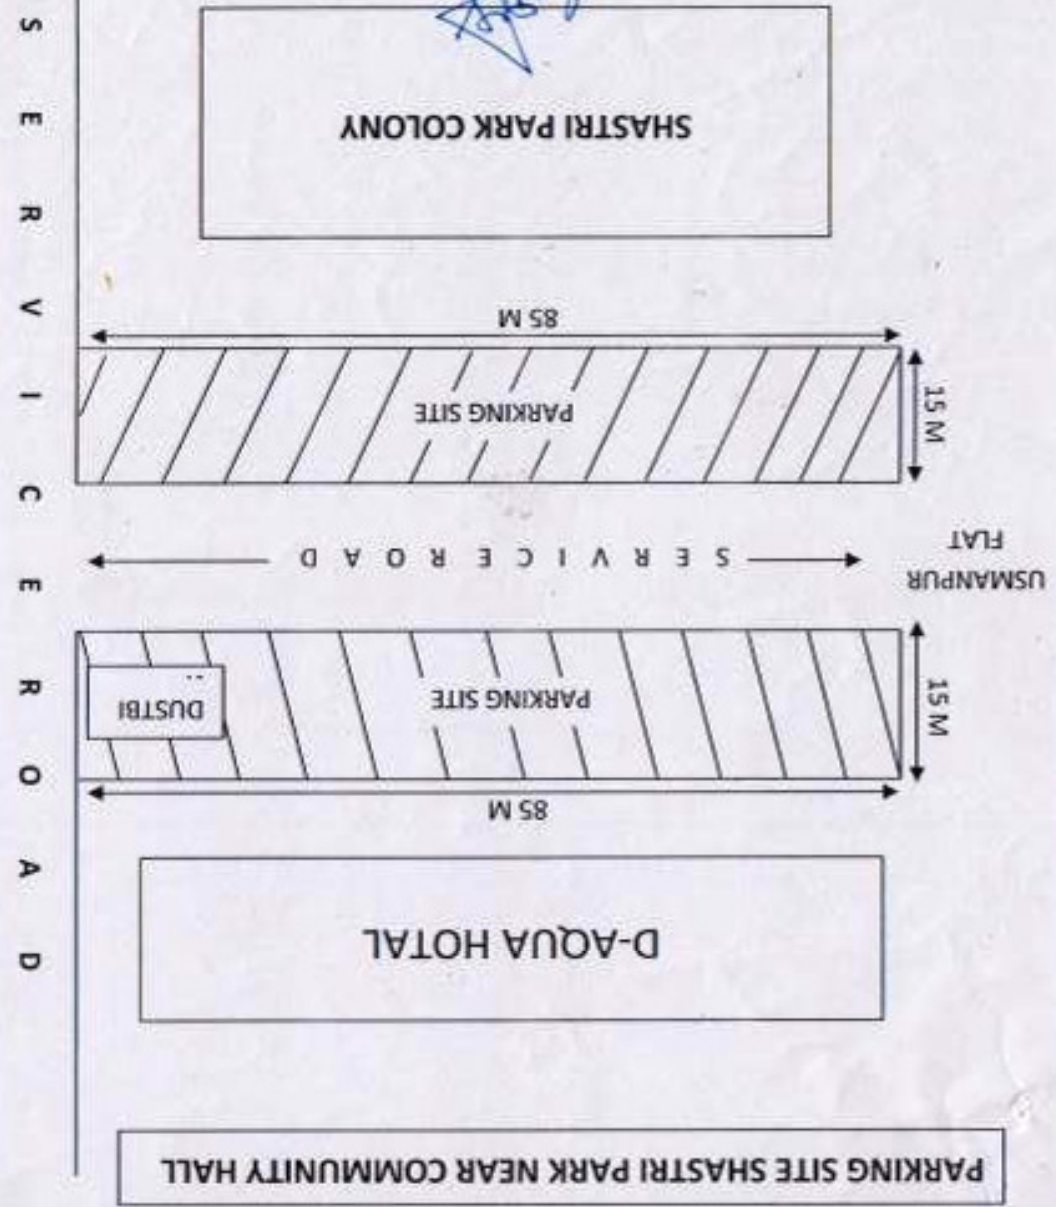

WEST VINOD NAGAR

R O A D

MANDAWALI

ASST. COMMISSIONER
R.P. CELL
East Delhi Municipal Corporation

[Handwritten Signature]

PARKING SITE SHREE RAM CHOWK MANDAWALI

Total Area - 6516 Sq.mtr.

69

ISBT BUS STAND ← MAIN ROAD SHASTRI PARK → SHAHDARA

ASST. COMMISSIONER
R/P CELL
East Delhi Municipal Corporation

PARKING SITE AT BACK SIDE CNG PETROL PUMP NEAR JAGPARVESH CHANDRA HOSPITAL SHASTRI PARK

80

TOTAL AREA = 13780 Sqm.