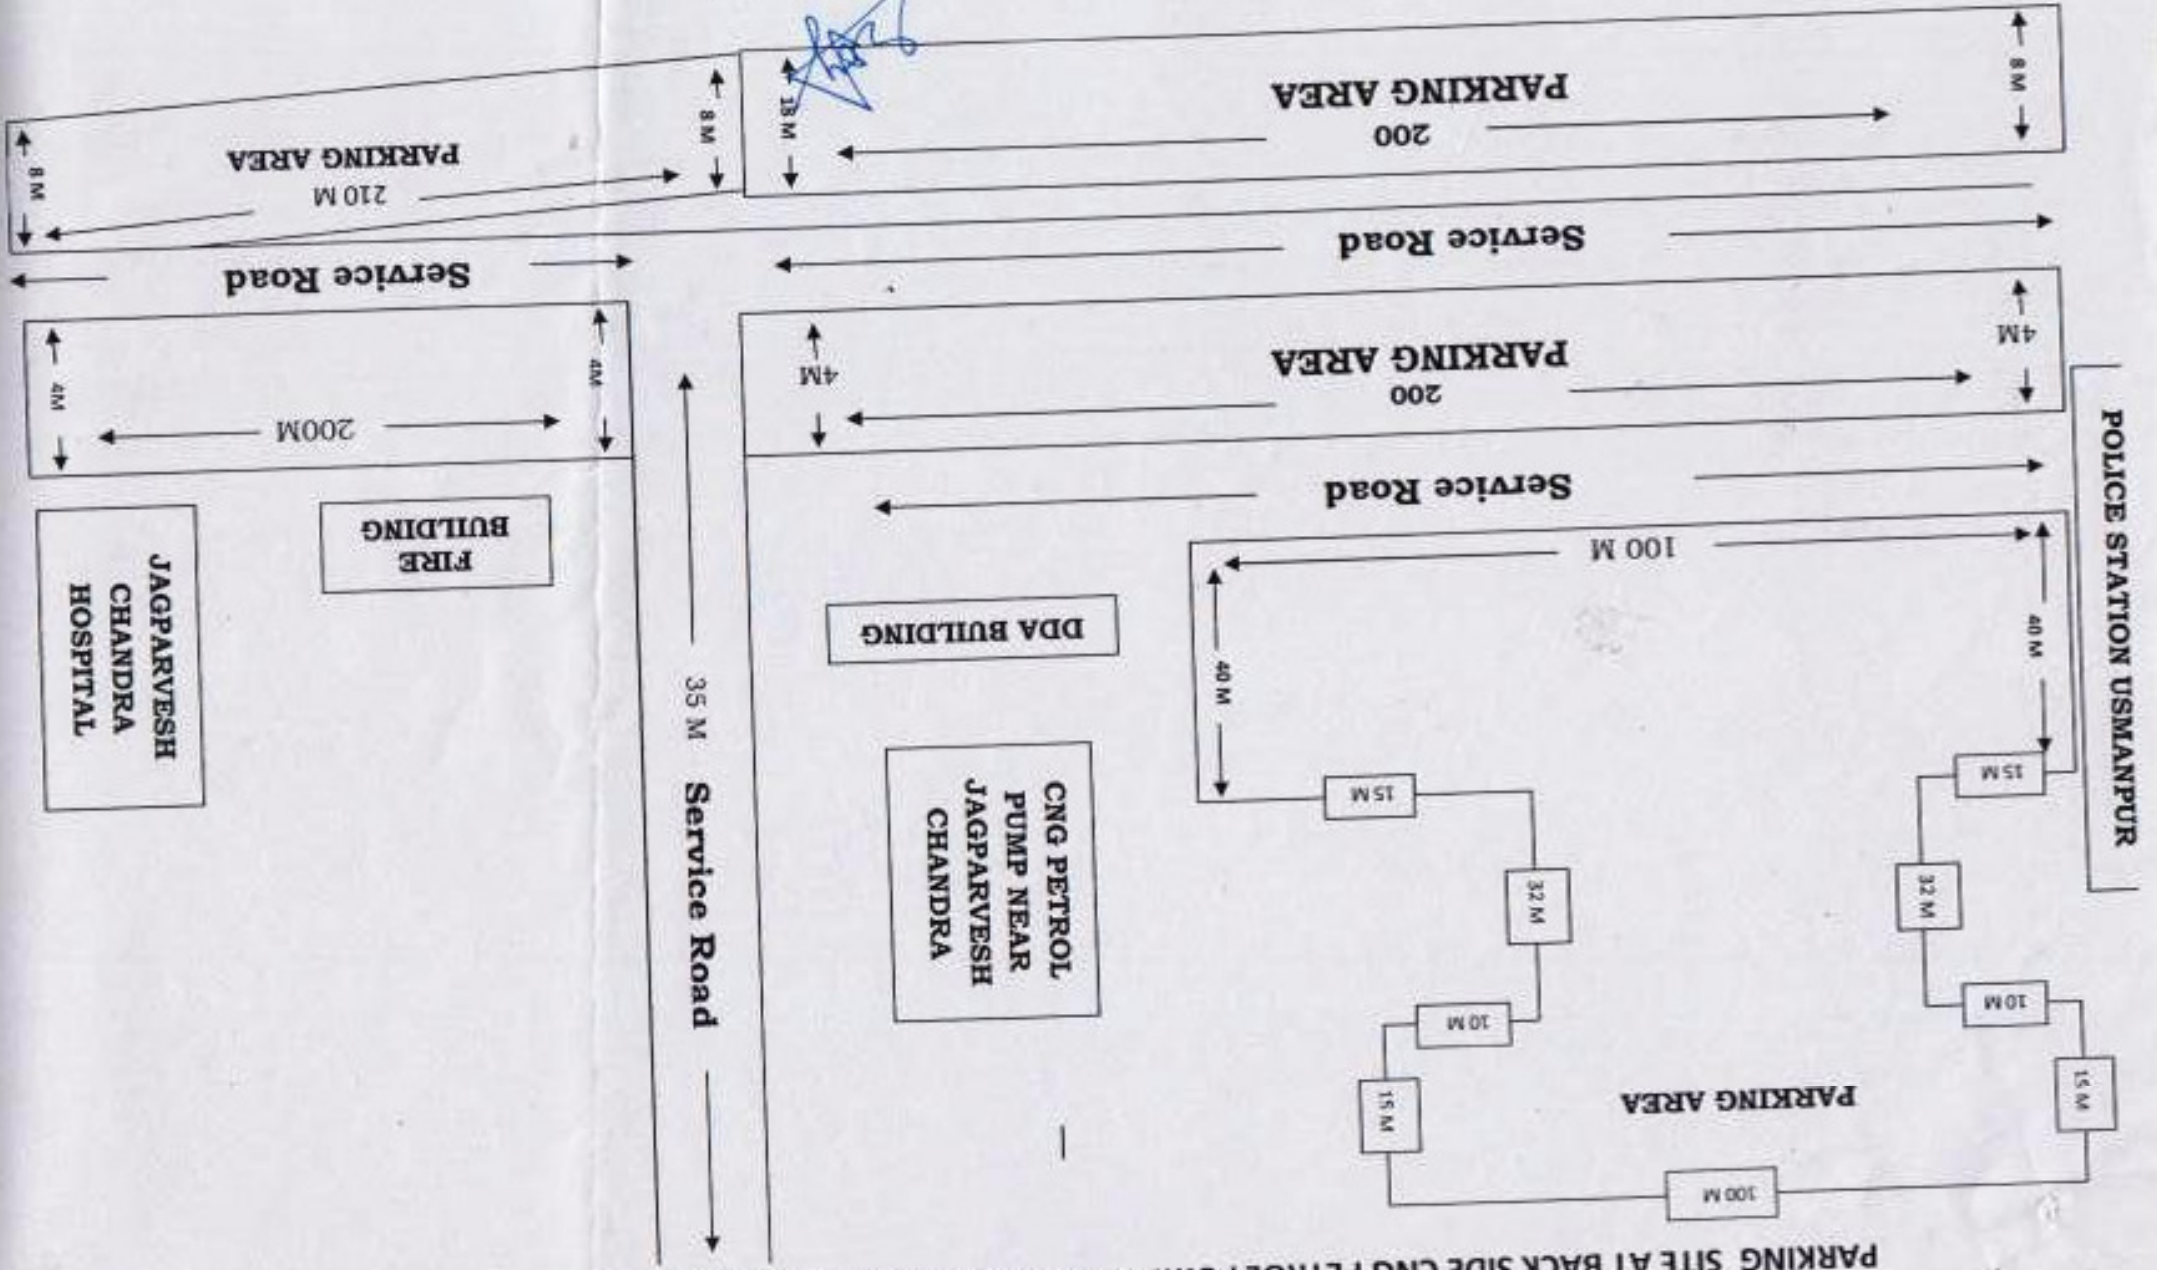

2. The parking site namely Tanga Stand Near Sanatan Dharam Mandir, Seelampur mentioned at Sl.No. 66 of NIT list may be treated as deleted.

3. Further, the sites mentioned at Sl. No. 52 & 75 are same site i.e. single site, therefore, the site mentioned at Sl. No. 52 of NIT list may be treated as deleted.

ISBT BUS STAND ← MAIN ROAD SHASTRI PARK → SHAHDARA

ASST. COMMISSIONER
R/P CELL
East Delhi Municipal Corporation

PARKING SITE AT BACK SIDE CNG PETROL PUMP NEAR JAGPARVESH CHANDRA HOSPITAL SHASTRI PARK

80

TOTAL AREA = 13780 Sqm.