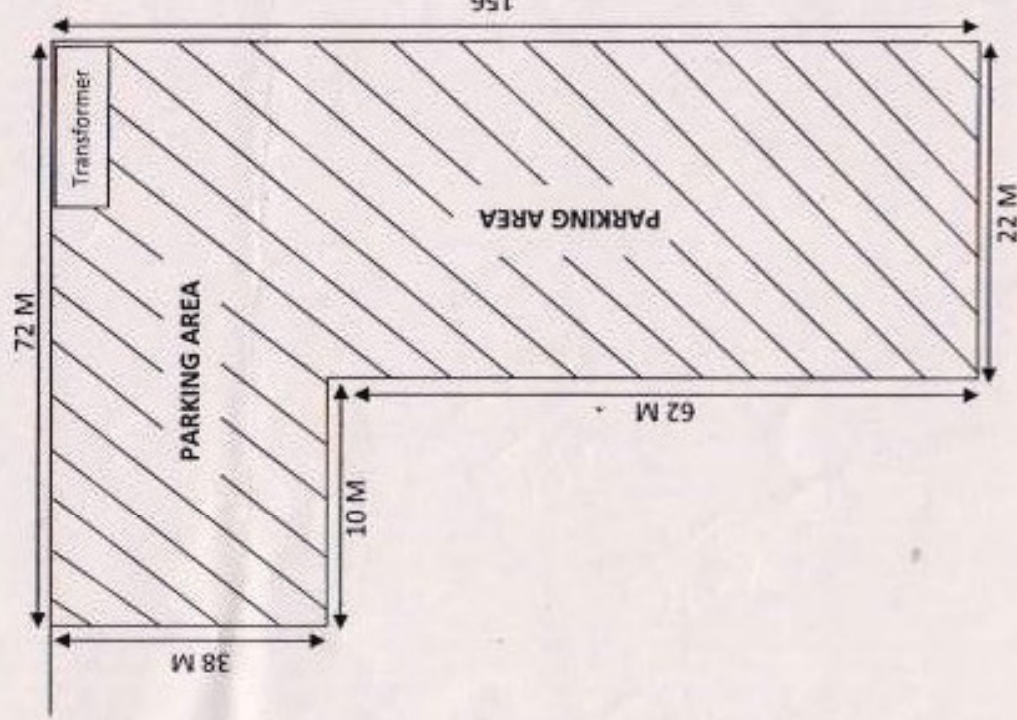

WEST VINOD NAGAR

R O A D

MANDAWALI

ASST. COMMISSIONER
R.P. CELL
East Delhi Municipal Corporation

[Handwritten Signature]

PARKING SITE SHREE RAM CHOWK MANDAWALI

Total Area - 6516 Sq.mtr.

69