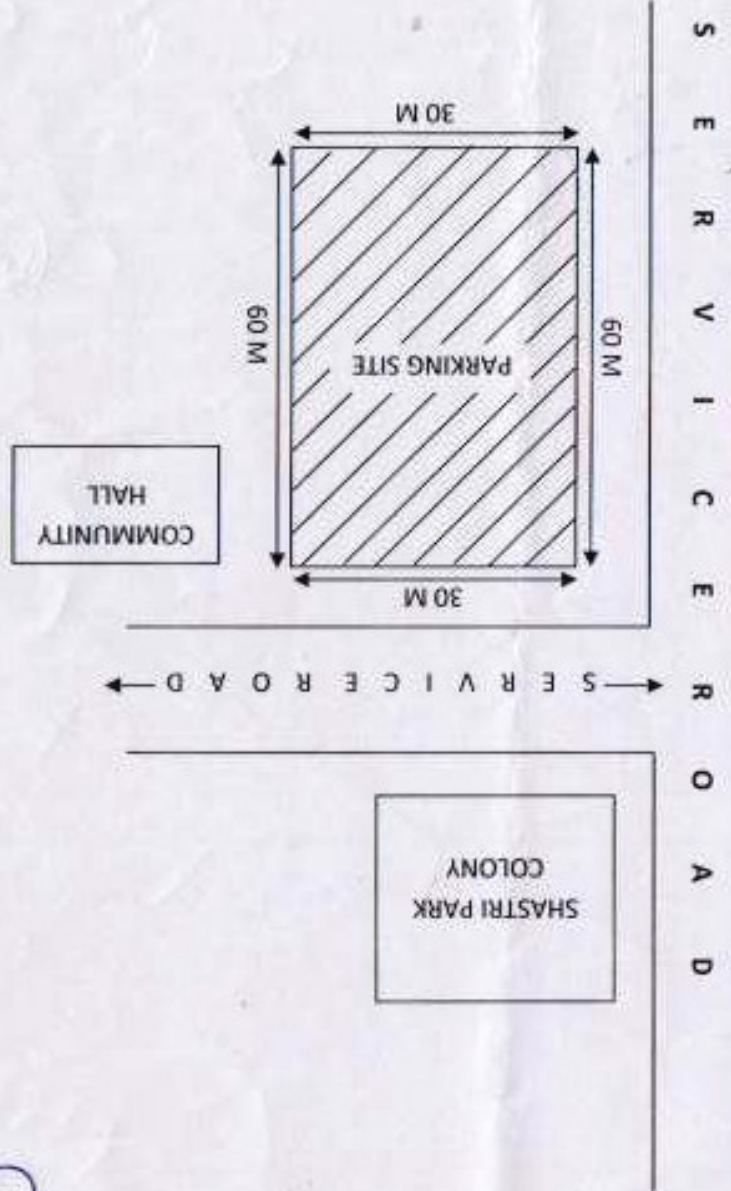

WEST VINOD NAGAR

R O A D

MANDAWALI

ASST. COMMISSIONER
R.P. CELL
East Delhi Municipal Corporation

[Handwritten Signature]

PARKING SITE SHREE RAM CHOWK MANDAWALI

Total Area - 6516 Sq.mtr.

69

ISBT BUS STAND ← MAIN ROAD SHASTRI PARK → SHAHDARA

ASST. COMMISSIONER
R/P CELL
East Delhi Municipal Corporation

PARKING SITE AT BACK SIDE CNG PETROL PUMP NEAR JAGPARVESH CHANDRA HOSPITAL SHASTRI PARK

80

TOTAL AREA = 13780 Sqm.